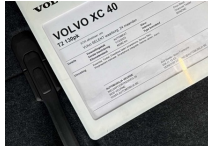

- Boite de vitesses automatique Geartronic™ à 8 rapports
- Levier de vitesses sculpté
- Climatisation 1 zone
- Fonction de pré-ventilation et post-climatisation
- Commutateur pour activer/désactiver l'airbag passager
- Airbags frontaux
- Airbag genoux conducteur
- Ciel de toit Blond
- Incrustations Charcoal
- Toit. couleur assortie
- Road Sign Information (information de signalisation routière)
- Lane Keeping Aid : assistant de sortie de voie
- Calandre avec contour chromé et lamelles en Glossy Black
- Phares LED avec feux de jour en forme de T avec Active High Beam
- Contrôle des feux antibrouillard arrière si remorque
- Affichage du poste de conduite de 12 pouces
- Cruise control (régulateur de vitesse)
- Limiteur de vitesse
- L'application Volvo Cars
- Système radio DAB+
- Système audio Performance 80W avec 3 haut-parleurs
- Rétroviseurs extérieurs rabattables électriquement
- Système de recharge sans fil pour smartphone
- Verrouillage automatique des portes
- Télécommande
- Couleur des rétroviseurs extérieurs en couleur carrosserie
- Double verrouillage
- Verrouillage personnel
- Vitres arrière surteintées
- Système d'alarme Volvo Guard
- Sécurité enfant des portes arrière à commande électrique
- Système de qualité de l'air
- Manuel de conduite et d'entretien version numérique
- Langue Flamand

AUTOMOBILIA
U BENT ONZE MOTOR

BRUGGE
Gistelsesteenweg 276, 8200 Brugge
T 050 40 60 60
verkoop.brugge@automobilia.be

TIELT
Pittemsesteenweg 22, 8700 Tiel
T 051 42 75 00
verkoop.tielt@automobilia.be

OOSTENDE
Ankerstraat 16, 8400 Oostende
T 059 32 09 82
verkoop.oostende@automobilia.be

VEURNE
Nieuwpoortkeiweg 8, 8630 Veurne
T 058 31 12 43
verkoop.veurne@automobilia.be

ROESELARE
Kleine weg 241, 8800 Roeselare
T 051 27 20 00
verkoop.roeselare@automobilia.be

ZARREN
Esenstraat 82, 8610 Zarren
T 051 56 72 91
verkoop.zarren@automobilia.be