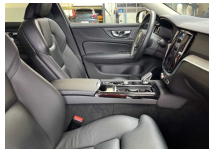

AUTOMOBILIA

U BENT ONZE MOTOR

Volvo V60 Inscription T8 AWD Hybride | Adapt Cruise | Lightpack | Camera

PRIJS

€ 39450

Model	V60
Kleur	Onyx Black
Interieur	Leder CHarcoal (RA00)
Cilinderinhoud	1969
Vermogen	288 kw
Km	55381
Versnelling	Automaat
Brandstof	Hybride Benzine
CO2	36
Eerste inschrijving	22/12/2020
Garantie	24 maand
BTW wagen	ja

Uitrusting:

Inscription T8 AWD Hybride | Adapt Cruise | Lightpack | Camera
Driver Assist Pack

- IntelliSafe Assist: Adaptive Cruise Control + Pilot Assist
- IntelliSafe Surround
- Donkergetinte achterrauten

AUTOMOBILIA
U BENT ONZE MOTOR

BRUGGE

Gistelsesteenweg 276, 8200 Brugge
T 050 40 60 60
verkoop.brugge@automobilia.be

TIELT

Pittemsesteenweg 22, 8700 Tielt
T 051 42 75 00
verkoop.tielt@automobilia.be

OOSTENDE

Ankerstraat 16, 8400 Oostende
T 059 32 09 82
verkoop.oostende@automobilia.be

VEURNE

Nieuwpoortkeiweg 8, 8630 Veurne
T 058 31 12 43
verkoop.veurne@automobilia.be

ROESELARE

Kleine weg 241, 8800 Roeselare
T 051 27 20 00
verkoop.roeselare@automobilia.be

ZARREN

Esenstraat 82, 8610 Zarren
T 051 56 72 91
verkoop.zarren@automobilia.be