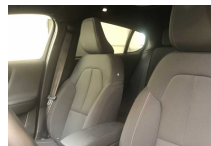

AUTOMOBILIA

U BENT ONZE MOTOR

Volvo C40 Recharge Recharge Twin | Full Led | 360° Camera | Harman Kardon

PRIJS

€ 36250

Model	C40 Recharge
Kleur	Thunder Grey
Interieur	CHARCOAL/TEXTILE/CITY CANVAS
Cilinderinhoud	0
Vermogen	300 kw
Km	48188
Versnelling	Automaat
Brandstof	Elektrisch
CO2	
Eerste inschrijving	03/01/2022
Garantie	24 maand
BTW wagen	ja

Uitrusting:

Recharge Twin | Full Led | 360° Camera | Harman Kardon

- Donkergetinte achterrauiten
- Recharge™ banden (all-season)
- Charcoal inlegpanelen in het interieur
- Dak in contrastkleur Solid Black
- Origin...

AUTOMOBILIA
U BENT ONZE MOTOR

BRUGGE

Gistelsesteenweg 276, 8200 Brugge
T 050 40 60 60
verkoop.brugge@automobilia.be

TIELT

Pittemsesteenweg 22, 8700 Tiel
T 051 42 75 00
verkoop.tielt@automobilia.be

OOSTENDE

Ankerstraat 16, 8400 Oostende
T 059 32 09 82
verkoop.oostende@automobilia.be

VEURNE

Nieuwpoortkeiweg 8, 8630 Veurne
T 058 31 12 43
verkoop.veurne@automobilia.be

ROESELARE

Kleine weg 241, 8800 Roeselare
T 051 27 20 00
verkoop.roeselare@automobilia.be

ZARREN

Esenstraat 82, 8610 Zarren
T 051 56 72 91
verkoop.zarren@automobilia.be